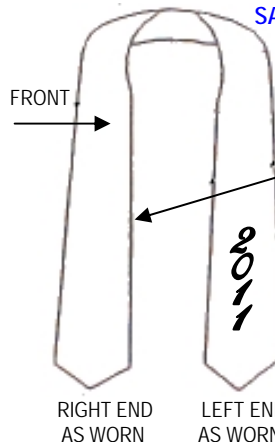

CLASSIC PENNANT STOLES

CIRCLE COLOR CHOICE FOR STOLE

QTY _____ White - Ivory - Real Gold - Sunflower - Mustard - Lace Gold - Orange - Red
Lt. Blue - Margot Blue - Royal - Purple - Navy - Emerald - Kelly - Forest Green
Petal Pink - Candy - Bordeaux - Wine - Brown - Silvermine - Steel - Black

SATIN COLOR SAMPLES CAN BE SEEN ONLINE
AT www.GradGear.us.